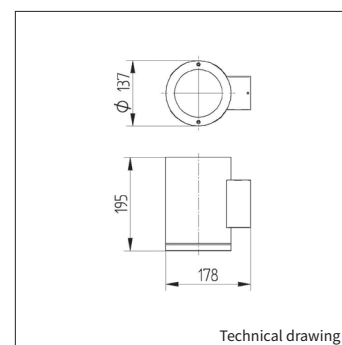

Without lightsource

WALL 14