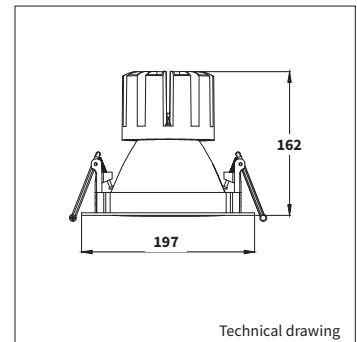

VISION 20

INFORMATION

WARRANTY	5 Years

Δ = product color code. See colors

AVAILABLE SLM OPTIONS

To order the correct product, please replace **COB*** in the article number field with the COB code found on the last page of the catalogue

ARTICLE NUMBER Δ See colors	LUMINOUS FLUX	BRAND	OUTPUT POWER	COLOUR TEMPERATURE	CRI	SETTING	POWER FACTOR
4023.COB*.24.Δ	1100	Philips SLM G6	7W	827 / 830 / 835 / 840 / 850	>80	High Efficiency	>0,9
4023.COB*.24.Δ	1100	Philips SLM G6	8W	927 / 930	>90	High Efficiency	>0,9
4023.COB*.24.Δ	1100	Philips SLM G6	7W	830 Premium White	>80	High Efficiency	>0,9
4023.COB*.24.Δ	1100	Philips SLM G6	8W	930 / 935 / 940 Premium White	>90	High Efficiency	>0,9
4023.COB*.24.Δ	1100	Philips SLM G6	10W	930 Crisp White (930 CW)	>90	High Efficiency	>0,9
4023.COB*.24.Δ	1100	Philips SLM G6	11W	Food Warm White (FWW)	84	High Efficiency	>0,9
4023.COB*.24.Δ	1100	Philips SLM G6	11W	Food Premium Red (FPR)	88	High Efficiency	>0,9
4023.COB*.24.Δ	2000	Philips SLM G6	13W	827 / 830 / 835 / 840 / 850	>80	High Efficiency	>0,9
4023.COB*.24.Δ	2000	Philips SLM G6	17W	927 / 930	>90	High Efficiency	>0,9
4023.COB*.24.Δ	2000	Philips SLM G6	14W	830 Premium White	>80	High Efficiency	>0,9
4023.COB*.24.Δ	2000	Philips SLM G6	16W	930 / 935 / 940 Premium White	>90	High Efficiency	>0,9
4023.COB*.24.Δ	2000	Philips SLM G6	21W	930 Crisp White (930 CW)	>90	High Efficiency	>0,9
4023.COB*.24.Δ	2000	Philips SLM G6	21W	Food Warm White (FWW)	84	High Efficiency	>0,9
4023.COB*.24.Δ	2000	Philips SLM G6	20W	Food Premium Red (FPR)	88	High Efficiency	>0,9
4023.COB*.24.Δ	3000	Philips SLM G6	19W	827 / 830 / 835 / 840 / 850 / 857	>80	High Efficiency	>0,9
4023.COB*.24.Δ	3000	Philips SLM G6	26W	927 / 930	>90	High Efficiency	>0,9
4023.COB*.24.Δ	3000	Philips SLM G6	20W	830 Premium White	>80	High Efficiency	>0,9
4023.COB*.24.Δ	3000	Philips SLM G6	25W	930 / 935 / 940 Premium White	>90	High Efficiency	>0,9
4023.COB*.24.Δ	3000	Philips SLM G6	32W	930 Crisp White (930 CW)	>90	High Efficiency	>0,9
4023.COB*.24.Δ	3000	Philips SLM G6	34W	Food Warm White (FWW)	84	High Efficiency	>0,9
4023.COB*.24.Δ	3000	Philips SLM G6	32W	Food Premium Red (FPR)	88	High Efficiency	>0,9
4023.COB*.24.Δ	4500	Philips SLM G6	29W	827 / 830 / 835 / 840 / 850 / 857	>80	High Efficiency	>0,9
4023.COB*.24.Δ	4500	Philips SLM G6	30W	830 Premium White	>80	High Efficiency	>0,9

High efficiency is the standard Keylight setting for all SLM G6 LED modules. For technical and warranty information regarding high efficiency, see last page of the catalogue. Standard system warranty is 5 years.