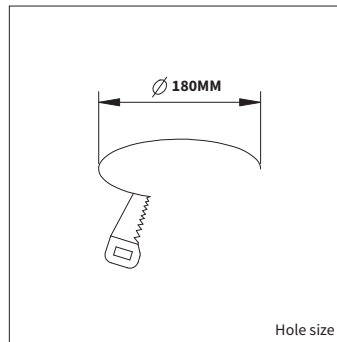

INFORMATION

WARRANTY	5 Years

Δ = product color code. See colors

AVAILABLE SLM OPTIONS

To order the correct product, please replace **COB*** in the article number field with the COB code found on the last page of the catalogue

ARTICLE NUMBER Δ See colors	LUMINOUS FLUX	BRAND	OUTPUT POWER	COLOUR TEMPERATURE	CRI	SETTING	POWER FACTOR
4023.COB*.24.Δ	1100	Philips SLM G6	7W	827 / 830 / 835 / 840 / 850	>80	High Efficiency	>0,9
4023.COB*.24.Δ	1100	Philips SLM G6	8W	927 / 930	>90	High Efficiency	>0,9
4023.COB*.24.Δ	1100	Philips SLM G6	7W	830 Premium White	>80	High Efficiency	>0,9
4023.COB*.24.Δ	1100	Philips SLM G6	8W	930 / 935 / 940 Premium White	>90	High Efficiency	>0,9
4023.COB*.24.Δ	1100	Philips SLM G6	10W	930 Crisp White (930 CW)	>90	High Efficiency	>0,9
4023.COB*.24.Δ	1100	Philips SLM G6	11W	Food Warm White (FWW)	84	High Efficiency	>0,9
4023.COB*.24.Δ	1100	Philips SLM G6	11W	Food Premium Red (FPR)	88	High Efficiency	>0,9
4023.COB*.24.Δ	2000	Philips SLM G6	13W	827 / 830 / 835 / 840 / 850	>80	High Efficiency	>0,9
4023.COB*.24.Δ	2000	Philips SLM G6	17W	927 / 930	>90	High Efficiency	>0,9
4023.COB*.24.Δ	2000	Philips SLM G6	14W	830 Premium White	>80	High Efficiency	>0,9
4023.COB*.24.Δ	2000	Philips SLM G6	16W	930 / 935 / 940 Premium White	>90	High Efficiency	>0,9
4023.COB*.24.Δ	2000	Philips SLM G6	21W	930 Crisp White (930 CW)	>90	High Efficiency	>0,9
4023.COB*.24.Δ	2000	Philips SLM G6	21W	Food Warm White (FWW)	84	High Efficiency	>0,9
4023.COB*.24.Δ	2000	Philips SLM G6	20W	Food Premium Red (FPR)	88	High Efficiency	>0,9
4023.COB*.24.Δ	3000	Philips SLM G6	19W	827 / 830 / 835 / 840 / 850 / 857	>80	High Efficiency	>0,9
4023.COB*.24.Δ	3000	Philips SLM G6	26W	927 / 930	>90	High Efficiency	>0,9
4023.COB*.24.Δ	3000	Philips SLM G6	20W	830 Premium White	>80	High Efficiency	>0,9
4023.COB*.24.Δ	3000	Philips SLM G6	25W	930 / 935 / 940 Premium White	>90	High Efficiency	>0,9
4023.COB*.24.Δ	3000	Philips SLM G6	32W	930 Crisp White (930 CW)	>90	High Efficiency	>0,9
4023.COB*.24.Δ	3000	Philips SLM G6	34W	Food Warm White (FWW)	84	High Efficiency	>0,9
4023.COB*.24.Δ	3000	Philips SLM G6	32W	Food Premium Red (FPR)	88	High Efficiency	>0,9
4023.COB*.24.Δ	4500	Philips SLM G6	29W	827 / 830 / 835 / 840 / 850 / 857	>80	High Efficiency	>0,9
4023.COB*.24.Δ	4500	Philips SLM G6	30W	830 Premium White	>80	High Efficiency	>0,9

High efficiency is the standard Keylight setting for all SLM G6 LED modules. For technical and warranty information regarding high efficiency, see last page of the catalogue. Standard system warranty is 5 years.