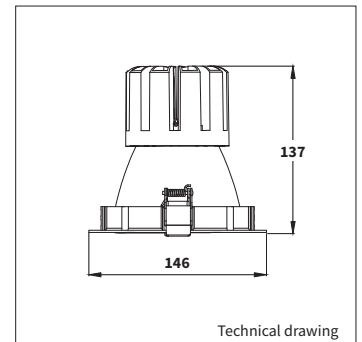

INFORMATION

WARRANTY	5 Years

Δ = product color code. See colors

VISION 15

AVAILABLE SLM OPTIONS

To order the correct product, please replace **COB*** in the article number field with the COB code found on the last page of the catalogue

ARTICLE NUMBER	LUMINOUS FLUX	BRAND	OUTPUT POWER	COLOUR TEMPERATURE	CRI	SETTING	POWER FACTOR
4021.COB*.24.Δ	1100	Philips SLM G6	7W	827 / 830 / 835 / 840 / 850	>80	High Efficiency	>0,9
4021.COB*.24.Δ	1100	Philips SLM G6	8W	927 / 930	>90	High Efficiency	>0,9
4021.COB*.24.Δ	1100	Philips SLM G6	7W	830 Premium White	>80	High Efficiency	>0,9
4021.COB*.24.Δ	1100	Philips SLM G6	8W	930 / 935 / 940 Premium White	>90	High Efficiency	>0,9
4021.COB*.24.Δ	1100	Philips SLM G6	10W	930 Crisp White (930 CW)	>90	High Efficiency	>0,9
4021.COB*.24.Δ	1100	Philips SLM G6	11W	Food Warm White (FWW)	84	High Efficiency	>0,9
4021.COB*.24.Δ	1100	Philips SLM G6	11W	Food Premium Red (FPR)	88	High Efficiency	>0,9
4021.COB*.24.Δ	2000	Philips SLM G6	13W	827 / 830 / 835 / 840 / 850	>80	High Efficiency	>0,9
4021.COB*.24.Δ	2000	Philips SLM G6	17W	927 / 930	>90	High Efficiency	>0,9
4021.COB*.24.Δ	2000	Philips SLM G6	14W	830 Premium White	>80	High Efficiency	>0,9
4021.COB*.24.Δ	2000	Philips SLM G6	16W	930 / 935 / 940 Premium White	>90	High Efficiency	>0,9
4021.COB*.24.Δ	2000	Philips SLM G6	21W	930 Crisp White (930 CW)	>90	High Efficiency	>0,9
4021.COB*.24.Δ	2000	Philips SLM G6	21W	Food Warm White (FWW)	84	High Efficiency	>0,9
4021.COB*.24.Δ	2000	Philips SLM G6	20W	Food Premium Red (FPR)	88	High Efficiency	>0,9
4021.COB*.24.Δ	3000	Philips SLM G6	19W	827 / 830 / 835 / 840 / 850 / 857	>80	High Efficiency	>0,9
4021.COB*.24.Δ	3000	Philips SLM G6	20W	830 Premium White	>80	High Efficiency	>0,9

High efficiency is the standard Keylight setting for all SLM G6 LED modules. For technical and warranty information regarding high efficiency, see last page of the catalogue. Standard system warranty is 5 years.