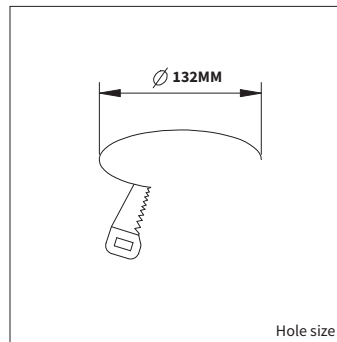

INFORMATION

WARRANTY	5 Years

Δ = product color code. See colors

VISION 15

AVAILABLE SLM OPTIONS

To order the correct product, please replace **COB*** in the article number field with the COB code found on the last page of the catalogue

ARTICLE NUMBER	LUMINOUS FLUX	BRAND	OUTPUT POWER	COLOUR TEMPERATURE	CRI	SETTING	POWER FACTOR
4021.COB*.24.Δ	1100	Philips SLM G6	7W	827 / 830 / 835 / 840 / 850	>80	High Efficiency	>0,9
4021.COB*.24.Δ	1100	Philips SLM G6	8W	927 / 930	>90	High Efficiency	>0,9
4021.COB*.24.Δ	1100	Philips SLM G6	7W	830 Premium White	>80	High Efficiency	>0,9
4021.COB*.24.Δ	1100	Philips SLM G6	8W	930 / 935 / 940 Premium White	>90	High Efficiency	>0,9
4021.COB*.24.Δ	1100	Philips SLM G6	10W	930 Crisp White (930 CW)	>90	High Efficiency	>0,9
4021.COB*.24.Δ	1100	Philips SLM G6	11W	Food Warm White (FWW)	84	High Efficiency	>0,9
4021.COB*.24.Δ	1100	Philips SLM G6	11W	Food Premium Red (FPR)	88	High Efficiency	>0,9
4021.COB*.24.Δ	2000	Philips SLM G6	13W	827 / 830 / 835 / 840 / 850	>80	High Efficiency	>0,9
4021.COB*.24.Δ	2000	Philips SLM G6	17W	927 / 930	>90	High Efficiency	>0,9
4021.COB*.24.Δ	2000	Philips SLM G6	14W	830 Premium White	>80	High Efficiency	>0,9
4021.COB*.24.Δ	2000	Philips SLM G6	16W	930 / 935 / 940 Premium White	>90	High Efficiency	>0,9
4021.COB*.24.Δ	2000	Philips SLM G6	21W	930 Crisp White (930 CW)	>90	High Efficiency	>0,9
4021.COB*.24.Δ	2000	Philips SLM G6	21W	Food Warm White (FWW)	84	High Efficiency	>0,9
4021.COB*.24.Δ	2000	Philips SLM G6	20W	Food Premium Red (FPR)	88	High Efficiency	>0,9
4021.COB*.24.Δ	3000	Philips SLM G6	19W	827 / 830 / 835 / 840 / 850 / 857	>80	High Efficiency	>0,9
4021.COB*.24.Δ	3000	Philips SLM G6	20W	830 Premium White	>80	High Efficiency	>0,9

High efficiency is the standard Keylight setting for all SLM G6 LED modules. For technical and warranty information regarding high efficiency, see last page of the catalogue. Standard system warranty is 5 years.