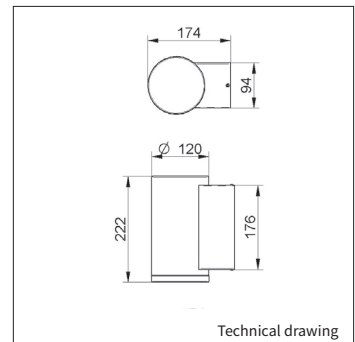

INFORMATION

WARRANTY	5 Years

Δ = product color code. See colors

VERO