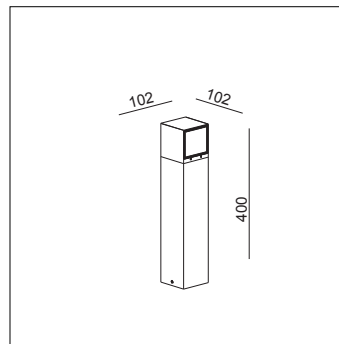

ART.NR.	LAMP TYPE	BRAND	LUMINOUS FLUX	OUTPUT POWER	MODULE EFFICIENCY	COLOUR TEMPERATURE	CRI	TC LIFETIME	mA
40CM									
8030.400.99.7	V8	Bridgelux	740LM	9,2W	80LM/W	2700K	>90	35.000 Hrs	500
100CM									
8030.100.99.7	V8	Bridgelux	740LM	9,2W	80LM/W	2700K	>90	35.000 Hrs	500