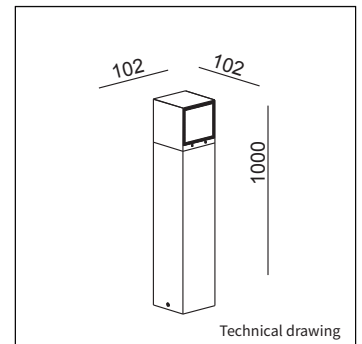

ART.NR.	LAMP TYPE	BRAND	LUMINOUS FLUX	OUTPUT POWER	MODULE EFFICIENCY	COLOUR TEMPERATURE	CRI	TC LIFETIME	mA
40CM									
8030.400.99.7	V8	Bridgelux	740LM	9,2W	80LM/W	2700K	>90	35.000 Hrs	500
100CM									
8030.100.99.7	V8	Bridgelux	740LM	9,2W	80LM/W	2700K	>90	35.000 Hrs	500