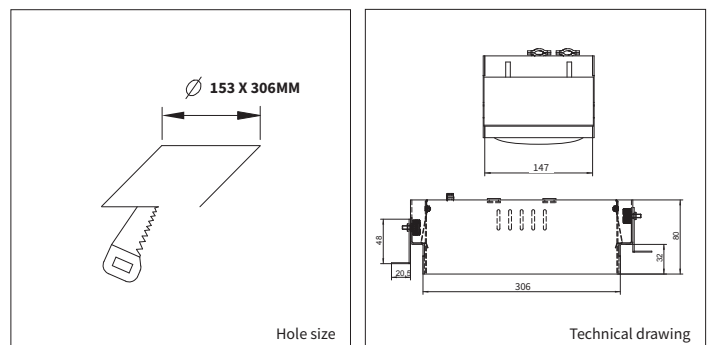

INFORMATION

! Only luminaire body, lightsource and/or driver excluded.

Dim to Warm Includes a dimmable driver

TRIMLESS 21