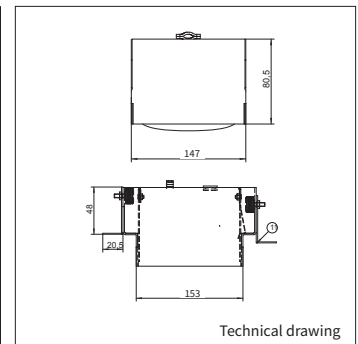

INFORMATION

! Only luminaire body, lightsource and/or driver excluded.

Dim to Warm Includes a dimmable driver

TRIMLESS 11