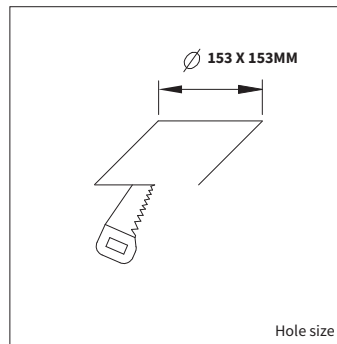

INFORMATION

! Only luminaire body, lightsource and/or driver excluded.

Dim to Warm Includes a dimmable driver

TRIMLESS 11