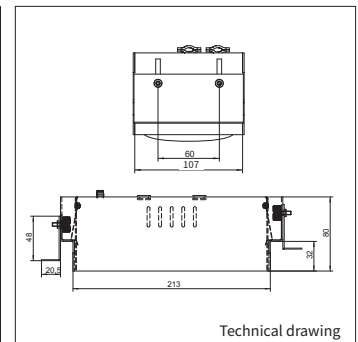

TRIMLESS 10-2

ART.NR.	LAMP TYPE	BRAND	LUMINOUS FLUX	OUTPUT POWER	MODULE EFFICIENCY	COLOUR TEMPERATURE	CRI	TC LIFETIME	BEAM ANGLE	mA
Δ see colors										
! 4642.001.98.Δ	Ba15D / QR70	~	~	Max. 50W	~	~	~	~	~	~
4642.070.24.Δ	QR70 LED	KL	2x 380LM	2X 5W	76LM/W	2700K	>80	30.000 Hrs	24°	~