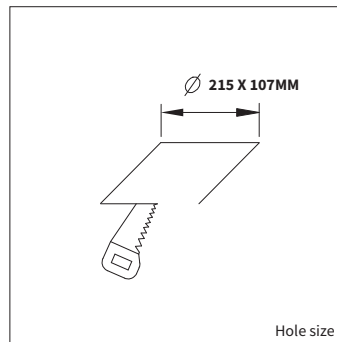

ART.NR.	LAMP TYPE	BRAND	LUMINOUS FLUX	OUTPUT POWER	MODULE EFFICIENCY	COLOUR TEMPERATURE	CRI	TC LIFETIME	BEAM ANGLE	mA
Δ see colors										
! 4642.001.98.Δ	Ba15D / QR70	~	~	Max. 50W	~	~	~	~	~	~
4642.070.24.Δ	QR70 LED	KL	2x 380LM	2X 5W	76LM/W	2700K	>80	30.000 Hrs	24°	~