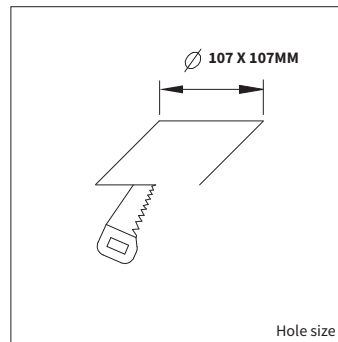

INFORMATION

! Only luminaire body, lightsource and/or driver excluded.

Including powergear

70va: Not dimmable

Keylight International reserves the right to modify or change technical, construction or LED specifications due to continuous improvements of our products and lightsources.

TRIMLESS 10-1