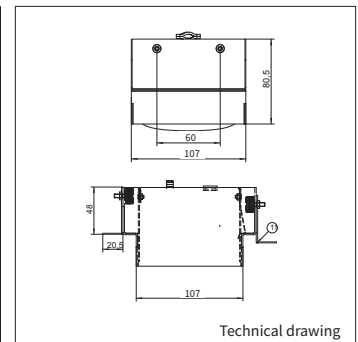

INFORMATION

! Only luminaire body, lightsource and/or driver excluded.

Including powergear

70va: Not dimmable

Keylight International reserves the right to modify or change technical, construction or LED specifications due to continuous improvements of our products and lightsources.

TRIMLESS 10-1