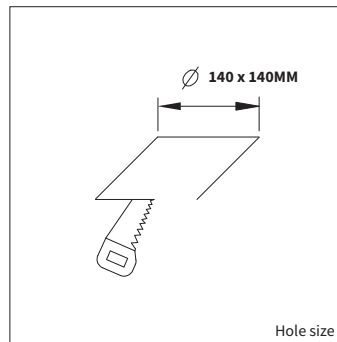

INFORMATION

WARRANTY	5 Years

Δ = product color code. See colors

including cable and plug.

3 and 4 light luminaire available on request.

Hole size