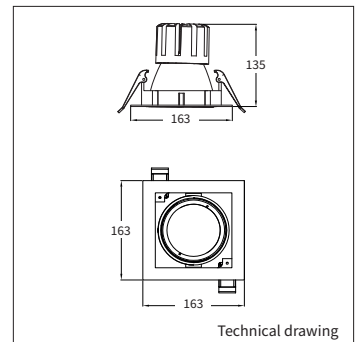

Technical drawing

INFORMATION

WARRANTY	5 Years

Δ = product color code. See colors

including cable and plug.

3 and 4 light luminaire available on request.

Hole size