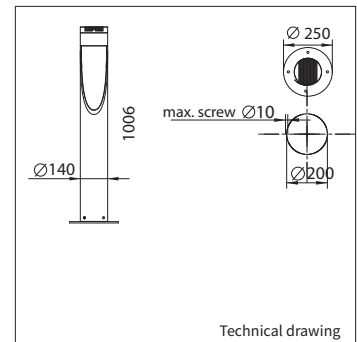

INFORMATION

WARRANTY	5 Years

Δ = product color code. See colors

SWEEP