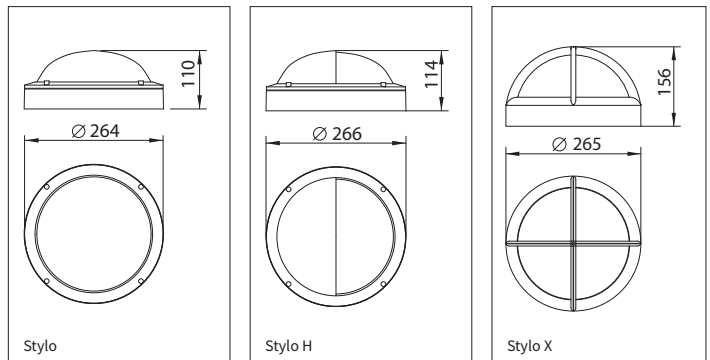

STYLO

<b>PRODUCT MATERIAL</b>	Aluminium body
<b>LIGHT SOURCE</b>	LED Plate
<b>MODULE LIFETIME</b>	Approx. 50.000 hours
<b>LED COOLING</b>	Passive cooling
<b>DRIVER</b>	LED Driver
<b>COLORS (Δ)</b>	<ul style="list-style-type: none"> <li>○ 3 = RAL 9003 white</li> <li>● 5 = RAL 9005 black</li> <li>● 6 = RAL 9006 alu</li> </ul>
<b>REFLECTOR PLATE</b>	Opal diffuser
<b>ADJUSTABLE</b>	No
<b>SIZE (STYLO)</b>	411 X 301 X 301MM
<b>SIZE (STYLO H)</b>	411 X 301 X 301MM
<b>SIZE (STYLO X)</b>	411 X 301 X 301MM

OPTIONS

<b>COLORS</b>	Available in all RAL colours on request Additional price + 10%
---------------	---

STYLO

INFORMATION

<b>WARRANTY</b>	5 Years
-----------------	---------

Δ see colors

I.K. Class 0.8

Keylight International reserves the right to modify or change technical, construction or LED specifications due to continuous improvements of our products and lightsources.

ART.NR.	LAMP TYPE	BRAND	LUMINOUS FLUX	OUTPUT POWER	MODULE EFFICIENCY	COLOUR TEMPERATURE	CRI	TC LIFETIME
Δ see color								
8244.181.83Δ	Stylo	LED Plate	1300LM	12W	108LM/W	3000K	>80	50.000 Hrs
8244.181.84Δ	Stylo	LED Plate	1300LM	11W	108LM/W	4000K	>80	50.000 Hrs
8245.181.83Δ	Stylo H	LED Plate	1300LM	12W	108LM/W	3000K	>80	50.000 Hrs
8245.181.84Δ	Stylo H	LED Plate	1300LM	11W	108LM/W	4000K	>80	50.000 Hrs
8246.181.83Δ	Stylo X	LED Plate	1300LM	12W	108LM/W	3000K	>80	50.000 Hrs
8246.181.84Δ	Stylo X	LED Plate	1300LM	11W	108LM/W	4000K	>80	50.000 Hrs