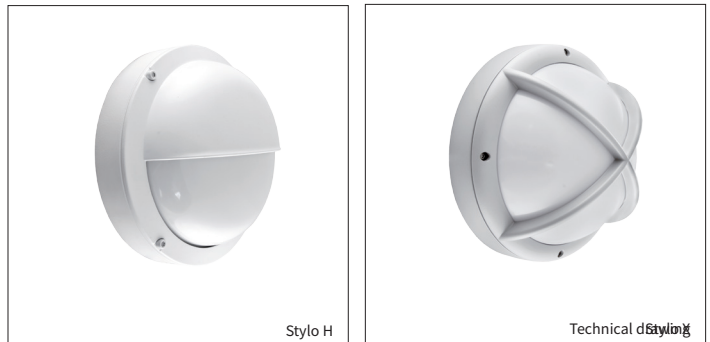

STYLO

<b>PRODUCT MATERIAL</b>	Aluminium body
<b>LIGHT SOURCE</b>	LED Plate
<b>MODULE LIFETIME</b>	Approx. 50.000 hours
<b>LED COOLING</b>	Passive cooling
<b>DRIVER</b>	LED Driver
<b>COLORS (Δ)</b>	<ul style="list-style-type: none"> <li>○ 3 = RAL 9003 white</li> <li>● 5 = RAL 9005 black</li> <li>● 6 = RAL 9006 alu</li> </ul>
<b>REFLECTOR PLATE</b>	Opal diffuser
<b>ADJUSTABLE</b>	No
<b>SIZE (STYLO)</b>	411 X 301 X 301MM
<b>SIZE (STYLO H)</b>	411 X 301 X 301MM
<b>SIZE (STYLO X)</b>	411 X 301 X 301MM

OPTIONS

<b>COLORS</b>	Available in all RAL colours on request Additional price + 10%
---------------	---

STYLO

INFORMATION

<b>WARRANTY</b>	5 Years
-----------------	---------

Δ see colors

I.K. Class 0.8

Keylight International reserves the right to modify or change technical, construction or LED specifications due to continuous improvements of our products and lightsources.

ART.NR.	LAMP TYPE	BRAND	LUMINOUS FLUX	OUTPUT POWER	MODULE EFFICIENCY	COLOUR TEMPERATURE	CRI	TC LIFETIME
Δ see color								
8244.181.83Δ	Stylo	LED Plate	1300LM	12W	108LM/W	3000K	>80	50.000 Hrs
8244.181.84Δ	Stylo	LED Plate	1300LM	11W	108LM/W	4000K	>80	50.000 Hrs
8245.181.83Δ	Stylo H	LED Plate	1300LM	12W	108LM/W	3000K	>80	50.000 Hrs
8245.181.84Δ	Stylo H	LED Plate	1300LM	11W	108LM/W	4000K	>80	50.000 Hrs
8246.181.83Δ	Stylo X	LED Plate	1300LM	12W	108LM/W	3000K	>80	50.000 Hrs
8246.181.84Δ	Stylo X	LED Plate	1300LM	11W	108LM/W	4000K	>80	50.000 Hrs