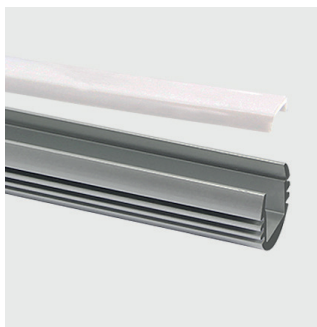

ARTICLE NO.	DESCRIPTION	PROFILE	COVER	INNER WIDTH	SIZE
LEDLINE ROUND					
0681.000.00.6	LEDLINE Round	Aluminium anodized		11,2	2000 X Ø18MM
0600.681.00.0	Cover		50% Opal		2000
0681.682.00.0	Cover		100% Opal		2000

Accessories					
0781.901.99.6	Endcap with cablehole				
0781.902.99.6	Endcap without cablehole				
0781.000.00.6	Mounting bracket				

ARTICLE NO.	DESCRIPTION	PROFILE	COVER	INNER WIDTH	SIZE
TUBE PENDEL 30					
0631.000.00.6	Pendel 30	Aluminium anodized	Incl. Opal	12.2	3000 X Ø30MM

Accessories					
0730.901.99.6	Endcap with cablehole				
0730.902.99.6	Encap w/o cablehole				
0730.200.00.6	Suspension kit 2x 2000mm