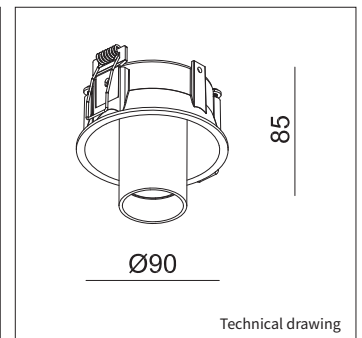

Hole size

ART.NR.	LAMP TYPE	BRAND	LUMINOUS FLUX	OUTPUT POWER	MODULE EFFICIENCY	COLOUR TEMPERATURE	CRI	TC LIFETIME	mA
Δ see colors									
4917.179.26.Δ	V6 LED	Bridgelux	318LM	3,2W	99LM/W	2700K	>90	50.000 Hrs	350
4917.180.26.Δ	V6 LED	Bridgelux	558LM	6,8W	82LM/W	2700K	>90	50.000 Hrs	700