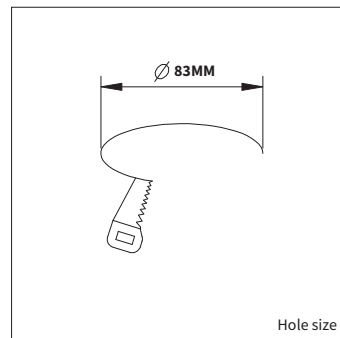

INFORMATION

Incl. cable and plug.

STICK

Hole size