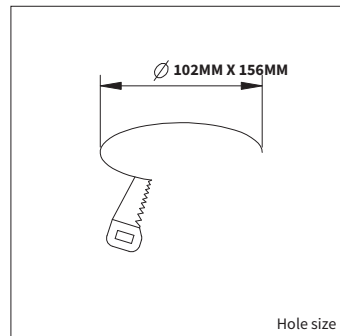

OPTIONS

OPTIONAL BEAM ANGLE	art. no.: 4920.999.48.9	€ 5,00
REFLECTOR RING	gold reflector ring art. no.: 4920.922.99.9	€ 9,50
GLASS	Honey comb art. no.: 4920.933.94.0	€ 7,50
	Striped art. no.: 4920.933.96.0	€ 7,50
DIMMABLE DRIVERS 350mA <i>IN COMBINATION WITH THIS LUMINAIRE. ADDITIONAL PRICE</i>	1/10v Dimmable 350 mA 10W art. no.: 0110.350.10.1	€ 29,50
	Phase-cut Dimmable 350 mA 10W art. no.: 0110.350.10.1	€ 29,50
	Dimmable DALI 350 mA 18W art. no.: 0118.350.75.0	€ 55,00
DIMMABLE DRIVERS 500mA <i>IN COMBINATION WITH THIS LUMINAIRE. ADDITIONAL PRICE</i>	1/10v Dimmable 500 mA 10W art. no.: 0118.500.10.1	€ 29,50
	Phase-cut Dimmable 500 mA 10W art. no.: 0110.500.10.1	€ 29,50
	Dimmable DALI 500 mA 18W art. no.: 0118.500.75.0	€ 55,00

STICK XL

Hole size