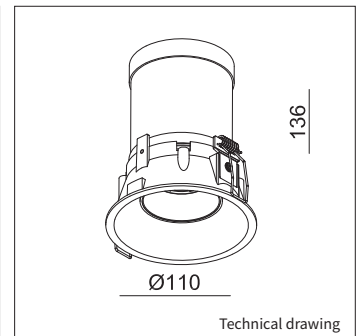

Hole size

INFORMATION

Incl. cable and plug.

Standard black reflector ring

ART.NR.	LAMP TYPE	BRAND	LUMINOUS FLUX	OUTPUT POWER	MODULE EFFICIENCY	COLOUR TEMPERATURE	CRI	TC LIFETIME	mA
Δ see colors									
4920.179.26.Δ	V8 LED	Bridgelux	550LM	6,2W	88LM/W	2700K	>90	50.000 Hrs	350
4920.180.26.Δ	V8 LED	Bridgelux	745LM	9,2W	81LM/W	2700K	>90	50.000 Hrs	500