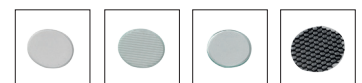

Transparent Striped Frosted Honeycomb

* This luminaire is only available on special request. For more information, contact our sales department.

ART.NR.	LAMP TYPE	BRAND	LUMINOUS FLUX	OUTPUT POWER	MODULE EFFICIENCY	COLOUR TEMPERATURE	CRI	TC LIFETIME	mA
Δ see colors									
4918.179.26.Δ	V6 LED	Bridgelux	318LM	3,2W	99LM/W	2700K	>90	50.000 Hrs	350
4918.180.26.Δ	V6 LED	Bridgelux	558LM	6,8W	82LM/W	2700K	>90	50.000 Hrs	700