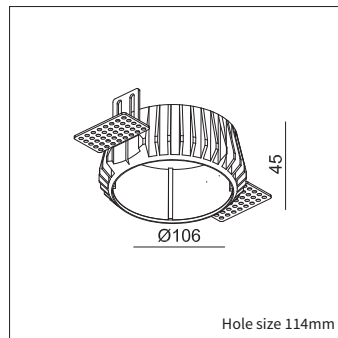

OPTIONS

OPTIONAL BEAM ANGLE	art. no.: 4912.999.38.9	€ 5,00
REFLECTOR RING	White reflector ring art. no.: 4912.922.99.3	€ 9,50
	Black reflector ring art. no.: 4912.922.99.5	€ 9,50
	Gold reflector ring art. no.: 4912.922.99.9	€ 9,50
DIMMABLE DRIVERS 350mA <i>IN COMBINATION WITH THIS LUMINAIRE. ADDITIONAL PRICE</i>	1/10v Dimmable 350 mA 10W art. no.: 0110.350.10.1	€ 29,50
	Phase-cut Dimmable 350 mA 10W art. no.: 0110.350.10.1	€ 29,50
	Dimmable DALI 350 mA 18W art. no.: 0118.350.75.0	€ 55,00
DIMMABLE DRIVERS 700mA <i>IN COMBINATION WITH THIS LUMINAIRE. ADDITIONAL PRICE</i>	Phase-cut Dimmable 700 mA 10W art. no.: 0110.700.10.1	€ 39,00
	Dimmable DALI 700 mA 18W art. no.: 0118.700.10.1	€ 55,00

Hole size 114mm