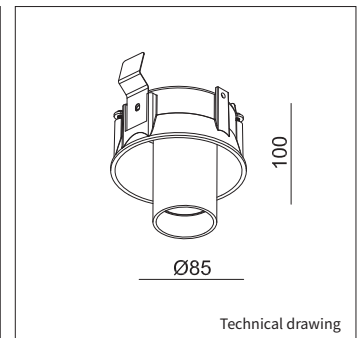

STICK TRIMLESS

Hole size 114mm

INFORMATION

Incl. cable and plug.

Including mounting kit (106 x 45mm)

* This luminaire is only available on special request. For more information, contact our sales department.

ART.NR.	LAMP TYPE	BRAND	LUMINOUS FLUX	OUTPUT POWER	MODULE EFFICIENCY	COLOUR TEMPERATURE	CRI	TC LIFETIME	mA
Δ see colors									
4918.179.26.Δ	V6 LED	Bridgelux	318LM	3,2W	99LM/W	2700K	>90	50.000 Hrs	350
4918.180.26.Δ	V6 LED	Bridgelux	558LM	6,8W	82LM/W	2700K	>90	50.000 Hrs	700