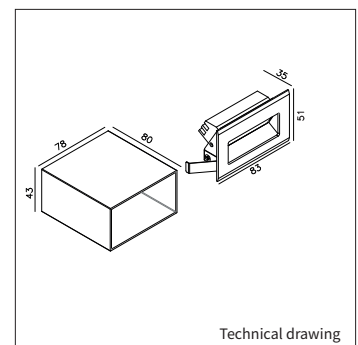

STERLING

PRODUCT MATERIAL	Aluminium
LIGHT SOURCE	Samsung LED
MODULE LIFETIME	Approx. 30.000 hours
VOLTAGE	230v
LED COOLING	Passive cooling
DRIVER	Incl. driver.
COLORS	● 6 = RAL 9006 alu
BEAM ANGLE	Wide angle
SIZE	83 X 51 X 35MM

INFORMATION

WARRANTY	2 Years

Incl. Frosted Glass.

Incl. 1.5m cable

Incl. ABS mounting kit.

Keylight International reserves the right to modify or change technical, construction or LED specifications due to continuous improvements of our products and lightsources.

STERLING

ART.NR.	LAMP TYPE	BRAND	LUMINOUS FLUX	OUTPUT POWER	MODULE EFFICIENCY	COLOUR TEMPERATURE	CRI	TC LIFETIME	mA
8083.990.86.6Δ	LED	Samsung	75	2.4	30	2700	>80	30.000	350mA