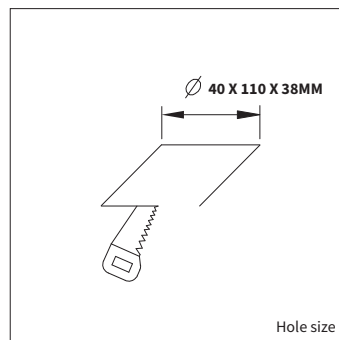

INFORMATION

Incl. cable and plug.

Including standard black reflector ring

Hole size