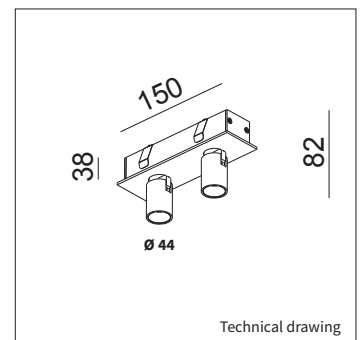

STELLAR 2

Hole size

* This luminaire is only available on special request. For more information, contact our sales department.

ART.NR.	LAMP TYPE	BRAND	LUMINOUS FLUX	OUTPUT POWER	MODULE EFFICIENCY	COLOUR TEMPERATURE	CRI	TC LIFETIME	mA
5033.700.15.Δ	Oslon	Osram	2X 174LM	2x 2,1W	2X 83LM/W	2700K	>90	50.000 Hrs	700mA

Δ see colors