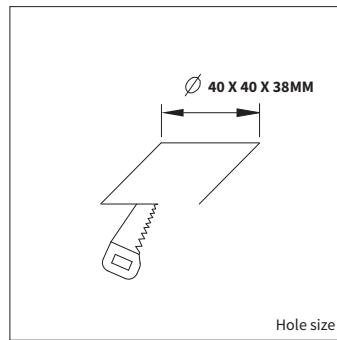

INFORMATION

Incl. cable and plug.

Including standard black reflector ring

* This luminaire is only available on special request. For more information, contact our sales department.

ART.NR.	LAMP TYPE	BRAND	LUMINOUS FLUX	OUTPUT POWER	MODULE EFFICIENCY	COLOUR TEMPERATURE	CRI	TC LIFETIME	mA
5032.700.15.Δ	Oslon	Osram	174LM	2,1W	83LM/W	2700K	>90	50.000 Hrs	700mA

Δ see colors