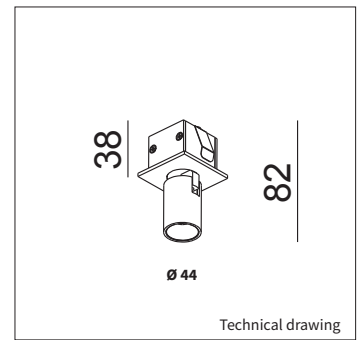

INFORMATION

Incl. cable and plug.

Including standard black reflector ring

* This luminaire is only available on special request. For more information, contact our sales department.

ART.NR.	LAMP TYPE	BRAND	LUMINOUS FLUX	OUTPUT POWER	MODULE EFFICIENCY	COLOUR TEMPERATURE	CRI	TC LIFETIME	mA
5032.700.15.Δ	Oslon	Osram	174LM	2,1W	83LM/W	2700K	>90	50.000 Hrs	700mA

Δ see colors