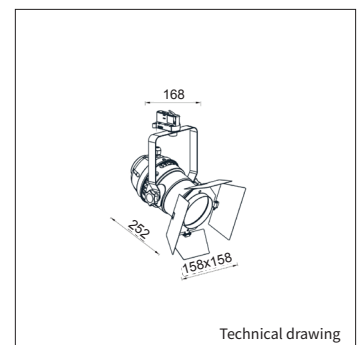

STAGE

AVAILABLE SLM OPTIONS

To order the correct product, please replace **COB*** in the article number field with the COB code found on the last page of the catalogue

ARTICLE NUMBER Δ See colors	LUMINOUS FLUX	BRAND	OUTPUT POWER	COLOUR TEMPERATURE	CRI	SETTING	POWER FACTOR
3054.COB*.23.5	1100	Philips SLM G6	7W	827 / 830 / 835 / 840 / 850	>80	High Efficiency	>0,9
3054.COB*.23.5	1100	Philips SLM G6	8W	927 / 930	>90	High Efficiency	>0,9
3054.COB*.23.5	1100	Philips SLM G6	7W	830 Premium White	>80	High Efficiency	>0,9
3054.COB*.23.5	1100	Philips SLM G6	8W	930 / 935 / 940 Premium White	>90	High Efficiency	>0,9
3054.COB*.23.5	1100	Philips SLM G6	10W	930 Crisp White (930 CW)	>90	High Efficiency	>0,9
3054.COB*.23.5	1100	Philips SLM G6	11W	Food Warm White (FWW)	84	High Efficiency	>0,9
3054.COB*.23.5	1100	Philips SLM G6	11W	Food Premium Red (FPR)	88	High Efficiency	>0,9
3054.COB*.23.5	2000	Philips SLM G6	13W	827 / 830 / 835 / 840 / 850	>80	High Efficiency	>0,9
3054.COB*.23.5	2000	Philips SLM G6	17W	927 / 930	>90	High Efficiency	>0,9
3054.COB*.23.5	2000	Philips SLM G6	14W	830 Premium White	>80	High Efficiency	>0,9
3054.COB*.23.5	2000	Philips SLM G6	16W	930 / 935 / 940 Premium White	>90	High Efficiency	>0,9
3054.COB*.23.5	2000	Philips SLM G6	21W	930 Crisp White (930 CW)	>90	High Efficiency	>0,9
3054.COB*.23.5	2000	Philips SLM G6	23W	Food Warm White (FWW)	84	High Efficiency	>0,9
3054.COB*.23.5	2000	Philips SLM G6	22W	Food Premium Red (FPR)	88	High Efficiency	>0,9
3054.COB*.23.5	3000	Philips SLM G6	19W	827 / 830 / 835 / 840 / 850 / 857	>80	High Efficiency	>0,9
3054.COB*.23.5	3000	Philips SLM G6	26W	927 / 930	>90	High Efficiency	>0,9
3054.COB*.23.5	3000	Philips SLM G6	20W	830 Premium White	>80	High Efficiency	>0,9
3054.COB*.23.5	3000	Philips SLM G6	25W	930 / 935 / 940 Premium White	>90	High Efficiency	>0,9

! High efficiency is the standard Keylight setting for all SLM G6 LED modules. For technical and warranty information regarding high efficiency, see last page of the catalogue. Standard system warranty is 5 years.