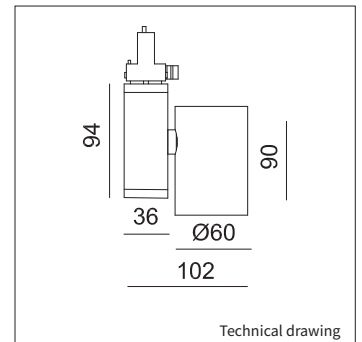

OPTIONS

OPTIONAL BEAM ANGLE		€
36°	art. no.: 3053.999.38.9	5,00
52°	art. no.: 3053.999.52.9	5,00
COVER PLATE	Grey cover plate art. no.: 3053.007.99.7	5,00
Black cover plate art. no.: 3053.005.99.5	5,00	
White cover plate art. no.: 3053.003.99.3	5,00	
Cherry wood cover plate art. no.: 3053.909.99.9	5,00	
REFLECTOR RING	Gold reflector ring art. no.: 3053.922.99.9	9,50
GLASS	Honey comb art. no.: 3053.933.94.5	7,50
Linear glass art. no.: 3053.933.96.0	7,50	

SPOTTI

INFORMATION

WARRANTY 3 Years

Standard 3F phase-cut dimmable

Standard including black reflector ring.

Keylight International reserves the right to modify or change technical, construction or LED specifications due to continuous improvements of our products and lightsources.