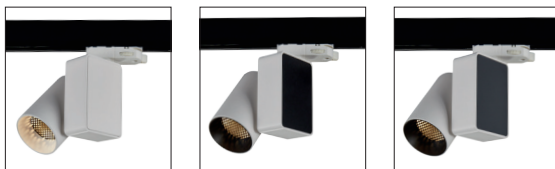

Grey Black White Cherry Wood

Reflector rings

Linear glass Honeycomb

Grey cover plate
art. no.: 3053.007.99.7

Black cover plate
art. no.: 3053.005.99.5

Cherry wood cover plate
art. no.: 3053.909.99.9

White cover plate
art. no.: 3053.003.99.3

Black cover plate
art. no.: 3053.005.99.5

Grey cover plate
art. no.: 3053.007.99.7

ART.NR.	LAMP TYPE	BRAND	LUMINOUS FLUX	OUTPUT POWER	MODULE EFFICIENCY	COLOUR TEMPERATURE	CRI	TC LIFETIME	mA
Δ see color									
3053.997.35.Δ	V8	Bridgelux	550LM	6,2W	88LM/W	2700K	>90	35.000 Hrs	350
3053.997.50.Δ	V8	Bridgelux	745LM	9,2W	80LM/W	2700K	>90	35.000 Hrs	500