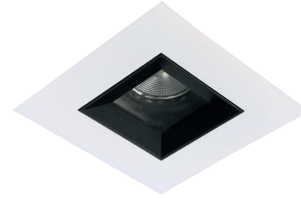

PRODUCT MATERIAL	Die-cast aluminium
LIGHT SOURCE	Bridgelux V10
MODULE LIFETIME	Approx. 35.000 hours
LED COOLING	Passive cooling
DRIVER	Philips driver
BEAM ANGLE	37°
ADJUSTABLE	0 - 30° / 350°
SIZE	102 X 107MM

OPTIONS

DIMMABLE DRIVERS 350mA IN COMBINATION WITH THIS LUMINAIRE. ADDITIONAL PRICE.	1/10v Dimmable 350mA 10W art. no.: 0110.350.10.1	€ 29,50
	Phase-cut Dimmable 350mA 10W art. no.: 0110.350.10.1	€ 29,50
	Dimmable DALI 350mA 18W art. no.: 0118.350.75.0	€ 55,00
DIMMABLE DRIVERS 500mA IN COMBINATION WITH THIS LUMINAIRE. ADDITIONAL PRICE.	1/10v Dimmable 500mA 20W art. no.: 0137.110.50.0	€ 63,00
	Phase-cut Dimmable 500mA 18W art. no.: 0115.500.18.1	€ 29,50
	Dimmable DALI 500mA 18W art. no.: 0118.500.75.0	€ 55,00
DIMMABLE DRIVERS 700mA IN COMBINATION WITH THIS LUMINAIRE. ADDITIONAL PRICE.	1/10v Dimmable 700mA 40W art. no.: 0137.700.40.0	€ 80,00
	Phase-cut Dimmable 700mA 20W art. no.: 0117.700.20.0	€ 45,00
	Dimmable DALI 700mA 25W art. no.: 0119.700.54.0	€ 75,00