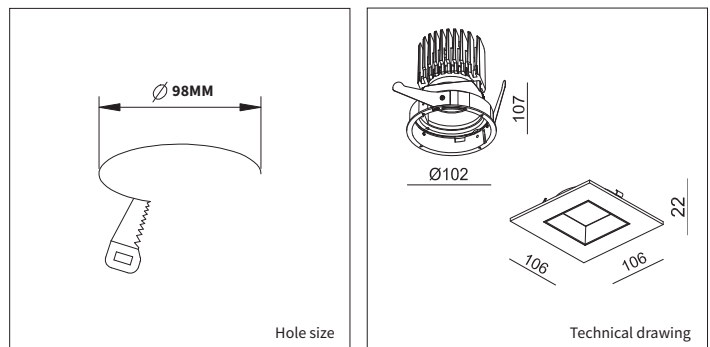

SPECTRA WHITE / BLACK