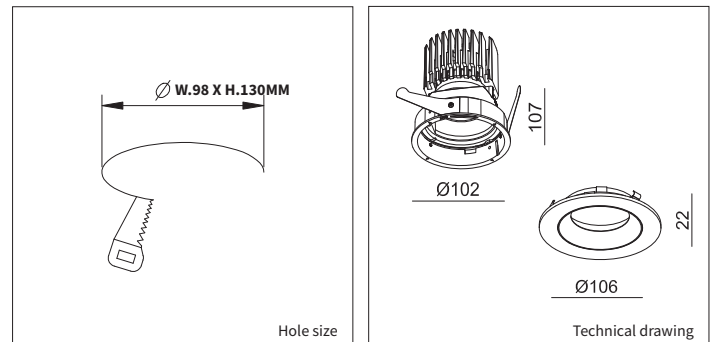

SPECTRA WHITE / BLACK