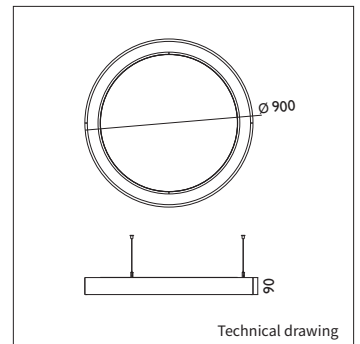

INFORMATION

WARRANTY	5 Years

Δ see colors

1.5m suspension set standard.

Ballast is mounted on the back of the luminaire.

SLIMMY 9