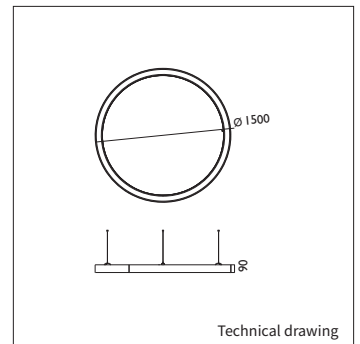

INFORMATION

WARRANTY	5 Years

Δ see colors

1.5m suspension set standard.

Ballast is mounted on the back of the luminaire.

SLIMMY 15

Technical drawing