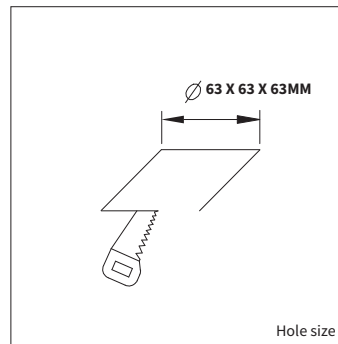

PRODUCT MATERIAL	Die-cast Aluminium
LIGHT SOURCE	Osram
MODULE LIFETIME	Approx. 50.000 hours
DRIVER	Including driver
COLORS	○ 3 = White ● 5 = Black
BEAM ANGLE	46°
ADJUSTABLE	No
SIZE	68 X 68 X 40MM

OPTIONS

DIMMABLE DRIVERS 700mA <i>IN COMBINATION WITH THIS LUMINAIRE. ADDITIONAL PRICE</i>	Phase-cut Dimmable 700 mA 10W art. no.: 0110.700.10.1	€ 39,00
	Dimmable DALI 700 mA 18W art. no.: 0118.700.10.1	€ 55,00

INFORMATION

Incl. cable and plug.

SKY 10

Keylight International reserves the right to modify or change technical, construction or LED specifications due to continuous improvements of our products and lightsources.

ART.NR.	LAMP TYPE	BRAND	LUMINOUS FLUX	OUTPUT POWER	MODULE EFFICIENCY	COLOUR TEMPERATURE	CRI	TC LIFETIME	mA
5117.700.30.Δ	Oslon	Osram	4 X 174LM	4 x 2W	87LM/W	3000K	>90	50.000 Hrs	700mA

Δ see colors