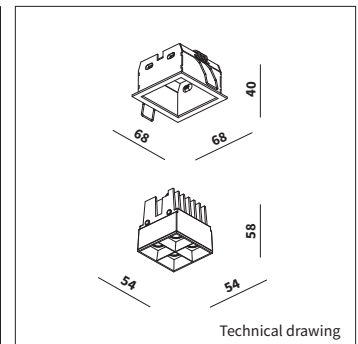

PRODUCT MATERIAL	Die-cast Aluminium
LIGHT SOURCE	Osram
MODULE LIFETIME	Approx. 50.000 hours
DRIVER	Including driver
COLORS	○ 3 = White ● 5 = Black
BEAM ANGLE	46°
ADJUSTABLE	No
SIZE	68 X 68 X 40MM

OPTIONS

DIMMABLE DRIVERS 700mA <i>IN COMBINATION WITH THIS LUMINAIRE. ADDITIONAL PRICE</i>	Phase-cut Dimmable 700 mA 10W art. no.: 0110.700.10.1	€ 39,00
	Dimmable DALI 700 mA 18W art. no.: 0118.700.10.1	€ 55,00

INFORMATION

Incl. cable and plug.

SKY 10

Keylight International reserves the right to modify or change technical, construction or LED specifications due to continuous improvements of our products and lightsources.

ART.NR.	LAMP TYPE	BRAND	LUMINOUS FLUX	OUTPUT POWER	MODULE EFFICIENCY	COLOUR TEMPERATURE	CRI	TC LIFETIME	mA
5117.700.30.Δ	Oslon	Osram	4 X 174LM	4 x 2W	87LM/W	3000K	>90	50.000 Hrs	700mA

Δ see colors