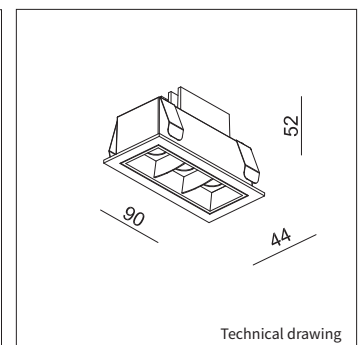

PRODUCT MATERIAL	Die-cast Aluminium
LIGHT SOURCE	Osram
MODULE LIFETIME	Approx. 50.000 hours
DRIVER	Including driver
COLORS	○ 3 = White ● 5 = Black
BEAM ANGLE	46°
ADJUSTABLE	No
SIZE	90 X 44 X 52MM

OPTIONS

DIMMABLE DRIVERS 700mA <i>IN COMBINATION WITH THIS LUMINAIRE.</i> <i>ADDITIONAL PRICE</i>	Phase-cut Dimmable 700 mA 10W art. no.: 0110.700.10.1	€ 39,00
	Dimmable DALI 700 mA 18W art. no.: 0118.700.10.1	€ 55,00

INFORMATION

Incl. cable and plug.

SKY 3

Keylight International reserves the right to modify or change technical, construction or LED specifications due to continuous improvements of our products and lightsources.

ART.NR.	LAMP TYPE	BRAND	LUMINOUS FLUX	OUTPUT POWER	MODULE EFFICIENCY	COLOUR TEMPERATURE	CRI	TC LIFETIME	mA
Δ see colors									
5116.700.30.Δ	Oslon	Osram	3X 174LM	3x 2W	87LM/W	3000K	>90	50.000 Hrs	700mA