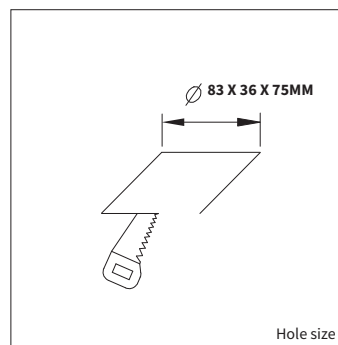

PRODUCT MATERIAL	Die-cast Aluminium
LIGHT SOURCE	Osram
MODULE LIFETIME	Approx. 50.000 hours
DRIVER	Including driver
COLORS	○ 3 = White ● 5 = Black
BEAM ANGLE	46°
ADJUSTABLE	No
SIZE	90 X 44 X 52MM

OPTIONS

DIMMABLE DRIVERS 700mA <i>IN COMBINATION WITH THIS LUMINAIRE.</i> <i>ADDITIONAL PRICE</i>	Phase-cut Dimmable 700 mA 10W art. no.: 0110.700.10.1	€ 39,00
	Dimmable DALI 700 mA 18W art. no.: 0118.700.10.1	€ 55,00

INFORMATION

Incl. cable and plug.

SKY 3

Keylight International reserves the right to modify or change technical, construction or LED specifications due to continuous improvements of our products and lightsources.

ART.NR.	LAMP TYPE	BRAND	LUMINOUS FLUX	OUTPUT POWER	MODULE EFFICIENCY	COLOUR TEMPERATURE	CRI	TC LIFETIME	mA
Δ see colors									
5116.700.30.Δ	Oslon	Osram	3X 174LM	3x 2W	87LM/W	3000K	>90	50.000 Hrs	700mA