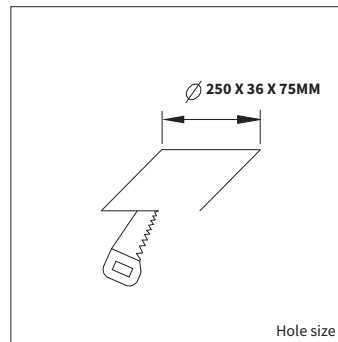

PRODUCT MATERIAL	Die-cast Aluminium
LIGHT SOURCE	Osram
MODULE LIFETIME	Approx. 50.000 hours
DRIVER	Including driver
COLORS	○ 3 = White ● 5 = Black
BEAM ANGLE	46°
ADJUSTABLE	No
SIZE	257 X 44 X 52MM

OPTIONS

DIMMABLE DRIVERS 700mA <i>IN COMBINATION WITH THIS LUMINAIRE. ADDITIONAL PRICE</i>	Phase-cut Dimmable 700 mA 20W art. no.: 0117.700.20.0	€ 29,50
	1/10v Dimmable 700 mA 20W art. no.: 0137.000.20.1	€ 65,00
	Dimmable DALI 700 mA 25W art. no.: 0119.700.27.0	€ 75,00

SKY 10

INFORMATION

Incl. cable and plug.

ART.NR.	LAMP TYPE	BRAND	LUMINOUS FLUX	OUTPUT POWER	MODULE EFFICIENCY	COLOUR TEMPERATURE	CRI	TC LIFETIME	mA
5117.700.30.Δ	Oslon	Osram	10X 174LM	10x 2W	87LM/W	3000K	>90	50.000 Hrs	700mA

Δ see colors