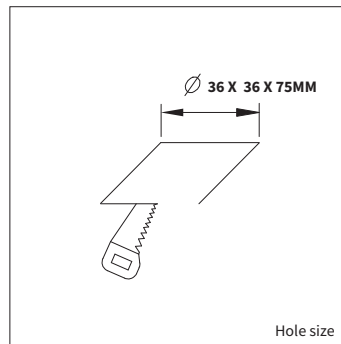

ART.NR.	LAMP TYPE	BRAND	LUMINOUS FLUX	OUTPUT POWER	MODULE EFFICIENCY	COLOUR TEMPERATURE	CRI	TC LIFETIME	mA
5115.700.30.Δ	Oslon	Osram	174LM	2W	87LM/W	3000K	>90	50.000 Hrs	700mA

Δ see colors