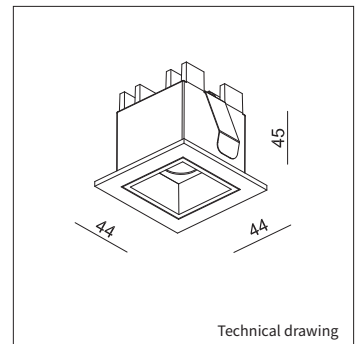

ART.NR.	LAMP TYPE	BRAND	LUMINOUS FLUX	OUTPUT POWER	MODULE EFFICIENCY	COLOUR TEMPERATURE	CRI	TC LIFETIME	mA
5115.700.30.Δ	Oslon	Osram	174LM	2W	87LM/W	3000K	>90	50.000 Hrs	700mA

Δ see colors