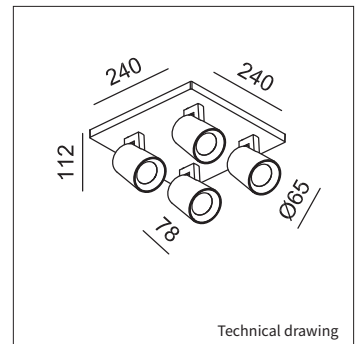

SKINA 4

PRODUCT MATERIAL	Aluminium
LIGHT SOURCE	LED / DTW / Retrofit Gu10
LED LIFETIME	Approx. 35.000 hours
LED COOLING	Passive cooling
COLORS (Δ)	<ul style="list-style-type: none"> ○ 3 = RAL 9003 white ● 5 = RAL 9005 black ● 6 = RAL 9006 alu
BEAM ANGLE	<ul style="list-style-type: none"> ▲ 25° ▲ 40°
BEAM ANGLE (DTW)	▲ 30°
ADJUSTABLE	350°
ADJUSTABLE HEAD	90°
SIZE	112 X 240 X 240MM

SKINA 4

Technical drawing

Reflector ring

ART.NR.	LAMP TYPE	BRAND	LUMINOUS FLUX	OUTPUT POWER	MODULE EFFICIENCY	COLOUR TEMPERATURE	CRI	TC LIFETIME	BEAM ANGLE
Δ see color									
5035.175.30.Δ	DTW	KL	4X 305LM	4X 5W	61LM/W	2000/3000K	DTW >90	30.000 Hrs	30°
5035.272.25.Δ	MasterLED	Philips	4X 272LM	4X 4W	68LM/W	2700K	>90	50.000 Hrs	25°
5035.279.40.Δ	MasterLED	Philips	4X 279LM	4X 4W	68LM/W	2700K	>90	50.000 Hrs	40°
5035.282.25.Δ	MasterLED	Philips	4X 282LM	4X 4W	70LM/W	3000K	>90	50.000 Hrs	25°
5035.290.40.Δ	MasterLED	Philips	4X 290LM	4X 4W	72LM/W	3000K	>90	50.000 Hrs	40°