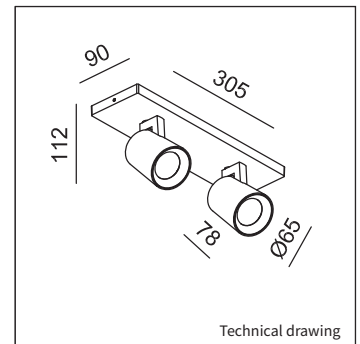

INFORMATION

WARRANTY	3 Years

Δ = product color code. See colors

Including Philips lightsource

Including standard black reflector ring

SKINA 1