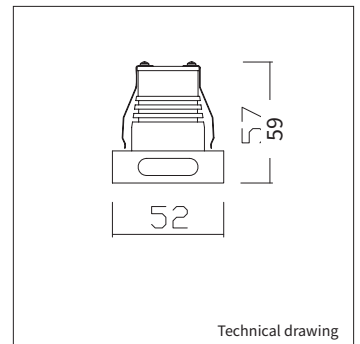

SATURNUS S

PRODUCT MATERIAL	Aluminium
LIGHT SOURCE	Cree XP-E
MODULE LIFETIME	Approx. 30.000 hours
VOLTAGE	230v
LED COOLING	Passive cooling
DRIVER	Incl. driver.
COLORS	○ 3 = RAL 9003 white
BEAM ANGLE	Wide angle.
SIZE	50 X 50 X 59MM

INFORMATION

WARRANTY	2 Years

Incl. Frosted Glass.

Incl. 1.5m cable

Keylight International reserves the right to modify or change technical, construction or LED specifications due to continuous improvements of our products and lightsources.

SATURNUS S

ART.NR.	LAMP TYPE	BRAND	LUMINOUS FLUX	OUTPUT POWER	MODULE EFFICIENCY	COLOUR TEMPERATURE	CRI	TC LIFETIME	POWER FACTOR
Δ see color									
8050.990.99.3Δ	XP-E	Cree	75LM	2.4W	30LM/W	2700K	>80	30.000 Hrs	>0,9