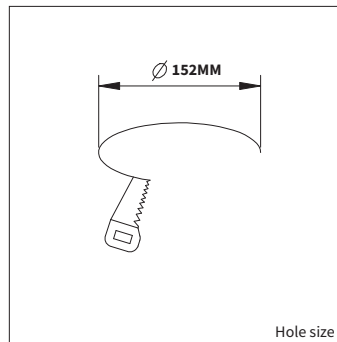

INFORMATION

WARRANTY	5 Years

Δ = product color code. See colors

ROLED 17

Hole size