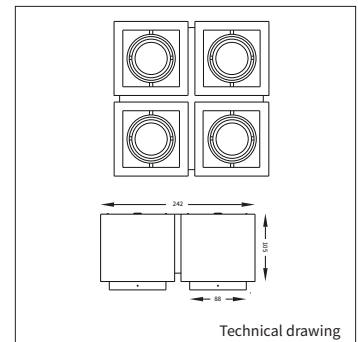

ART.NR.	LAMP TYPE	BRAND	LUMINOUS FLUX	OUTPUT POWER	MODULE EFFICIENCY	COLOUR TEMPERATURE	CRI	TC LIFETIME	BEAM ANGLE	mA
Δ see colors										
! 4615.001.98.Δ	MR16	~	~	Max. 50W	~	~	~	~	~	~
! 4615.002.98.Δ	Gu10	~	~	Max. 50W	~	~	~	~	~	~
4615.171.20.Δ	LMR50	Bridgelux V6	4x 575LM	4x 6,8W	85LM/W	2700K	>90	30.000 Hrs	20°	350
4615.172.30.Δ	LMR50	Bridgelux V6	4x 575LM	4x 6,8W	85LM/W	2700K	>90	30.000 Hrs	30°	350
4615.173.20.Δ	LMR50	Bridgelux V6	4x 600LM	4x 6,8W	88LM/W	3000K	>90	30.000 Hrs	20°	350
4615.174.30.Δ	LMR50	Bridgelux V6	4x 600LM	4x 6,8W	88LM/W	3000K	>90	30.000 Hrs	30°	350
4615.175.20.Δ	LMR50	Sharp GW6	4x 563LM	4x 6,6W	85LM/W	2000 - 2800K DTW	>80	30.000 Hrs	20°	350
4615.176.30.Δ	LMR50	Sharp GW6	4x 563LM	4x 6,6W	85LM/W	2000 - 2800K DTW	>80	30.000 Hrs	30°	350