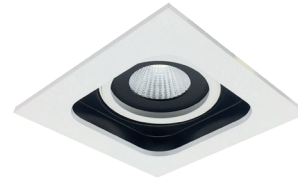

QUASAR 12-1

PRODUCT MATERIAL	Aluminium
LIGHT SOURCE	LMR50 / Ba15D
DRIVER	LMR 50 includes a driver
COLORS	○ 3 = RAL 9003 white ● 5 = RAL 9005 black ● 6 = RAL 9006 alu
BEAM ANGLE	
ADJUSTABLE	Yes
SIZE	123 X 123 X 55/90MM