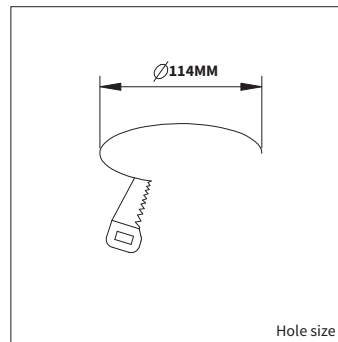

INFORMATION

! Only luminaire body, lightsource and/or driver excluded.

LMR includes a driver, cable and plug.

LMR **Dim to Warm** includes a dimmable driver, cable and plug.