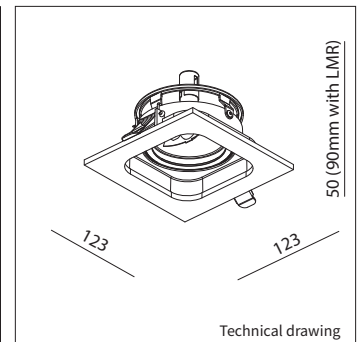

INFORMATION

! Only luminaire body, lightsource and/or driver excluded.

LMR includes a driver, cable and plug.

LMR **Dim to Warm** includes a dimmable driver, cable and plug.