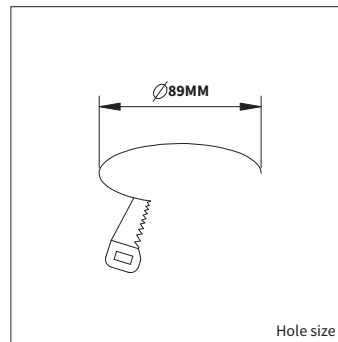

QUASAR 10-1

<b>PRODUCT MATERIAL</b>	Aluminium
<b>LIGHT SOURCE</b>	MR16/Gu10 LED / LMR50
<b>DRIVER</b>	LMR 50 includes a driver
<b>COLORS</b>	<ul style="list-style-type: none"> <li>○ 3 = RAL 9003 white</li> <li>● 5 = RAL 9005 black</li> <li>● 6 = RAL 9006 alu</li> </ul>
<b>BEAM ANGLE</b>	20°                  30°
<b>ADJUSTABLE</b>	Yes
<b>SIZE</b>	100 X 100 X 50/60MM

QUASAR 10-1

INFORMATION

**!** Only luminaire body, lightsource and/or driver excluded.

LMR includes a driver, cable and plug.

LMR **Dim to Warm** includes a dimmable driver, cable and plug.

Keylight International reserves the right to modify or change technical, construction or LED specifications due to continuous improvements of our products and lightsources.