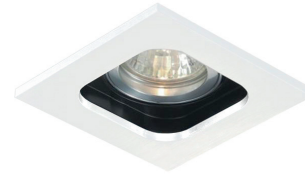

QUASAR 10-1

<b>PRODUCT MATERIAL</b>	Aluminium
<b>LIGHT SOURCE</b>	MR16/Gu10 LED / LMR50
<b>DRIVER</b>	LMR 50 includes a driver
<b>COLORS</b>	<ul style="list-style-type: none"> <li>○ 3 = RAL 9003 white</li> <li>● 5 = RAL 9005 black</li> <li>● 6 = RAL 9006 alu</li> </ul>
<b>BEAM ANGLE</b>	20°                  30°
<b>ADJUSTABLE</b>	Yes
<b>SIZE</b>	100 X 100 X 50/60MM

OPTIONS LMR

<b>GLASS COVER CLEAR</b>	Glass IP44 art. no.: 0053.999.99.0	€ 7,50
<b>GLASS FILTER</b>	Filter 2400K glass art. no.: 4006.999.27.0	€ 30,00
<b>DIMMABLE DRIVERS</b> <small>IN COMBINATION WITH THIS LUMINAIRE. ADDITIONAL PRICE.</small>	1/10v Dimmable 350mA 10W art. no.: 0110.350.10.1	€ 29,50
	Phase-cut Dimmable 350mA 10W art. no.: 0110.350.10.1	€ 29,50
	Dimmable DALI 350mA 18W art. no.: 0118.350.15.1	€ 55,00