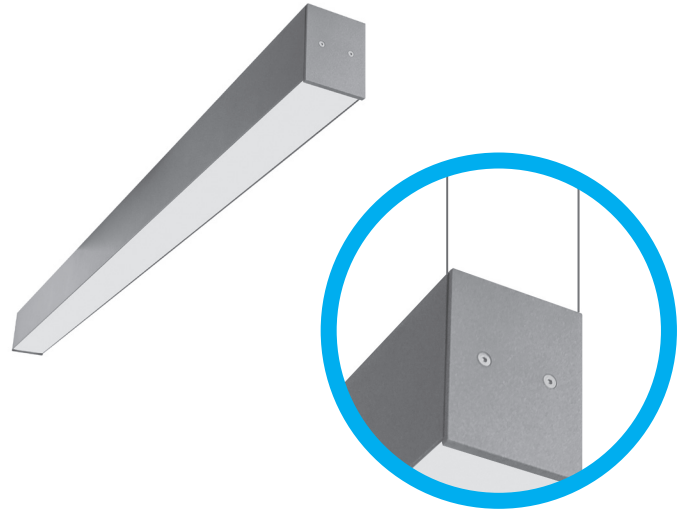

PROFILE 6

PRODUCT MATERIAL	Aluminium profile
LIGHT SOURCE	Philips Ledline
MODULE LIFETIME	Approx. 50.000 hours
LED COOLING	Passive cooling
DRIVER LEDLINE	Incl. standard xitanium driver.
COLORS (Δ)	○ 3 = RAL 9003 white ● 5 = RAL 9005 black ● 6 = RAL 9006 alu
REFLECTOR PLATE	Opal diffuser or acrylic
ADJUSTABLE	No
SIZE	586/867/1148/1429 X 60 X 78MM

PROFILE 6

OPTIONS

COLORS	Available in all RAL colours on request	
	Additional price + 10%	
DIMMABLE	Dimmable DALI on request	€ 60,00
EMERGENCY BALLAST	0187.003.01 - 1 hour	€ 180,00
SUSPENSION SET / WIRES	2 steel wires + power cable	€ 45,00
	length = 1500mm	

INFORMATION

WARRANTY	5 Years

Δ see colors

This luminaire can be mounted directly to the ceiling or pendent with steel wires and can be connected to form long LED lighting lines.

We can produce this luminaire in different lengths and shapes on request.