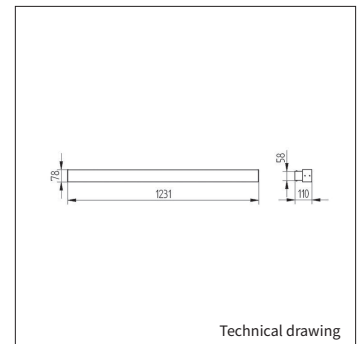

INFORMATION

WARRANTY	5 Years

Δ see colors

Wall mounted direct/indirect LED luminaire.

PROFILE 6 W

Technical drawing