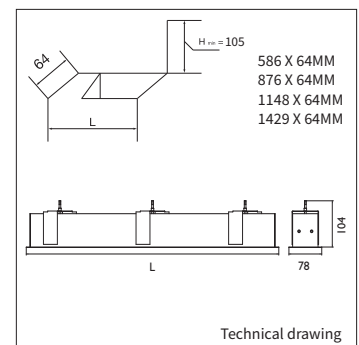

PROFILE 6 R

PRODUCT MATERIAL	Aluminium profile
LIGHT SOURCE	Philips Ledline
MODULE LIFETIME	Approx. 50.000 hours
LED COOLING	Passive cooling
DRIVER LEDLINE	Incl. standard xitanium driver.
COLORS (Δ)	○ 3 = RAL 9003 white ● 5 = RAL 9005 black ● 6 = RAL 9006 alu
REFLECTOR PLATE	Opal diffuser / acrylic
ADJUSTABLE	No
SIZE	586/876/1148/1429 X 64 X 78MM

OPTIONS

COLORS	Available in all RAL colours on request	
	Additional price + 10%	
DIMMABLE	Dimmable DALI on request	€ 60,00
EMERGENCY BALLAST	0187.003.01 - 1 hour	€ 180,00

INFORMATION

WARRANTY	5 Years

Δ see colors

This luminaire can be mounted directly in to the ceiling and can be connected to form long LED lighting lines.

We can produce this luminaire in different lengths and shapes on request.

PROFILE 6 R