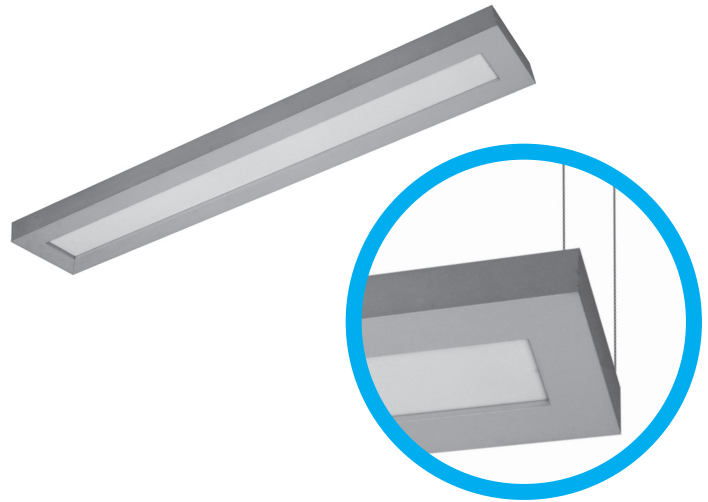

PROFILE 18 D + 18 ID

PRODUCT MATERIAL	Aluminium profile
LIGHT SOURCE	Philips Ledline
MODULE LIFETIME	Approx. 50.000 hours
LED COOLING	Passive cooling
DRIVER LEDLINE	Incl. standard xitanium driver.
COLORS (Δ)	○ 3 = RAL 9003 white ● 5 = RAL 9005 black ● 6 = RAL 9006 alu
REFLECTOR PLATE	Opal diffuser or acrylic
ADJUSTABLE	No
SIZE	1250 X 175 X 48MM

PROFILE 18 D + 18 ID

OPTIONS

COLORS	Available in all RAL colours on request	
	Additional price + 10%	
DIMMABLE	Dimmable DALI	€ 60,00
EMERGENCY BALLAST	0187.003.01 - 1 hour	€ 180,00
SUSPENSION / WIRES	2 steel wires + power cable	€ 45,00
	length = 1500mm	

INFORMATION

WARRANTY ▶ 5 Years

Δ see colors

18D = PENDENT DIRECT LED LUMINAIRE
18ID = PENDENT INDIRECT LED LUMINAIRE

This luminaire can be mounted directly to the ceiling or pendent with steel wires and can be connected to form long LED lighting lines. We can produce this luminaire in different lengths and shapes on request.

Standard length of suspension set: 1.5m.