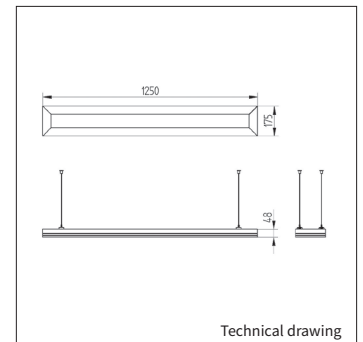

Technical drawing

ART.NR.	LAMP TYPE	BRAND	LUMINOUS FLUX	OUTPUT POWER	MODULE EFFICIENCY	COLOUR TEMPERATURE	CRI	TC LIFETIME
PROFILE 18D Δ see color								
9250.197.90Δ	Ledline	Philips	4400LM	30W	147LM/W	3000K	>80	50.000 Hrs -
9250.198.90Δ	Ledline	Philips	4400LM	30W	147LM/W	4000KK	>80	50.000 Hrs -
9251.197.90Δ	Ledline	Philips	8000LM	58W	151LM/W	3000	>80	50.000 Hrs -
9250.198.90Δ	Ledline	Philips	8000LM	58W	151LM/W	4000K	>80	50.000 Hrs -

ART.NR.	LAMP TYPE	BRAND	LUMINOUS FLUX	OUTPUT POWER	MODULE EFFICIENCY	COLOUR TEMPERATURE	CRI	TC LIFETIME
PROFILE 18ID Δ see color								
9253.197.90Δ	Ledline	Philips	4400LM	30W	147LM/W	3000K	>80	50.000 Hrs -
9253.198.90Δ	Ledline	Philips	4400LM	30W	147LM/W	4000K	>80	50.000 Hrs -
9254.197.90Δ	Ledline	Philips	8000LM	58W	151LM/W	3000K	>80	50.000 Hrs -
9254.198.90Δ	Ledline	Philips	8000LM	58W	151LM/W	4000K	>80	50.000 Hrs -