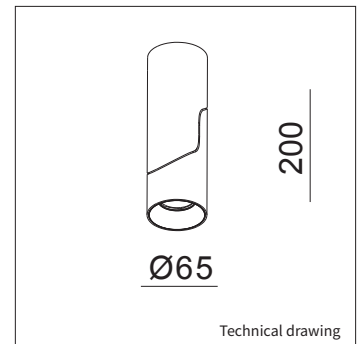

PRODUCT MATERIAL	Die-cast aluminium
LIGHT SOURCE	Sharp
MODULE LIFETIME	Approx. 35.000 hours
LED COOLING	Passive cooling
DRIVER	Incl. Phasecut DIM driver
COLORS (Δ)	○ 3 = White ● 5 = Black
BEAM ANGLE	21°
ADJUSTABLE	Yes - 0-60° - 360°
SIZE	100 X 103MM. See technical drawing

OPTIONS

REFLECTOR RING	gold reflector ring art. no.: 5019.922.99.9	€ 9,50
GLASS	Honey comb art. no.: 5019.933.94.0	€ 7,50
	Linear art. no.: 5019.933.96.0	€ 7,50

INFORMATION

WARRANTY	3 Years

Δ = product color code. See colors

Including standard black reflector ring

PIPA

ART.NR.	LAMP TYPE	BRAND	LUMINOUS FLUX	OUTPUT POWER	MODULE EFFICIENCY	COLOUR TEMPERATURE	CRI	TC LIFETIME	mA
5019.179.21.Δ	ZENIGATA	Sharp	70 / 980LM	13W	75LM/W	2000 - 3000K	DTW >90	50.000 Hrs	50 / 350