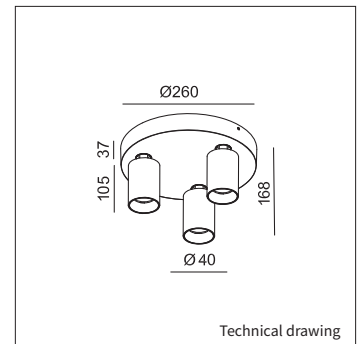

PINO CLICK 3