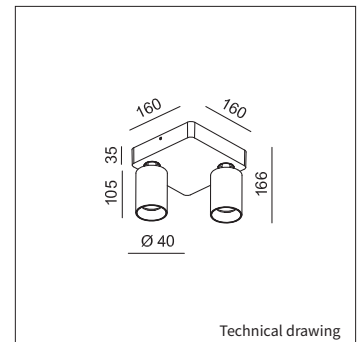

PINO CLICK 2

Reflector rings

Transparent Linear Frosted Honeycomb

ART.NR.	LAMP TYPE	BRAND	LUMINOUS FLUX	OUTPUT POWER	MODULE EFFICIENCY	COLOUR TEMPERATURE	CRI	TC LIFETIME	mA
Δ see colors									
5032.002.23.Δ	V8	Bridgelux	2X 740LM	2x 9W	82LM/W	2700K	>90	35.000 Hrs	500mA