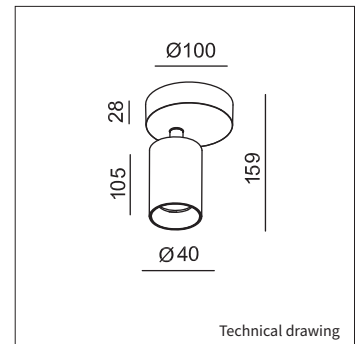

INFORMATION

WARRANTY	3 Years

Δ = product color code. See colors

Including standard black reflector ring

Keylight International reserves the right to modify or change technical, construction or LED specifications due to continuous improvements of our products and lightsources.

PINO CLICK 1