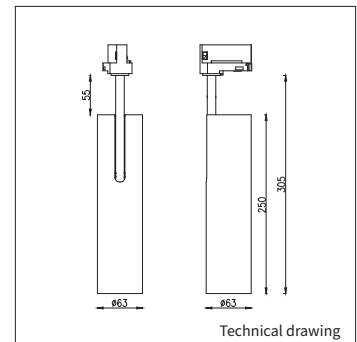

INFORMATION

WARRANTY	3 Years

This luminaire has a **black anti-glare ring** standard included.

PASO MINI