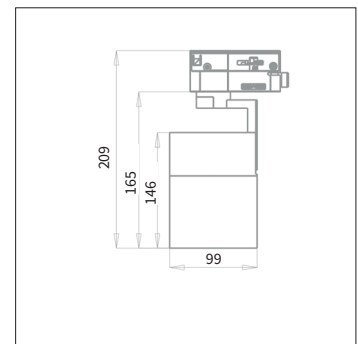

INFORMATION

WARRANTY	2 Years

* Specification may vary per type of lightsource

PAR 20