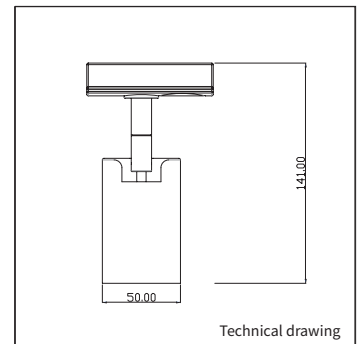

INFORMATION

WARRANTY	3 Years

Δ = product color code. See colors

Standard dimmable phase-cut.

ORCUS