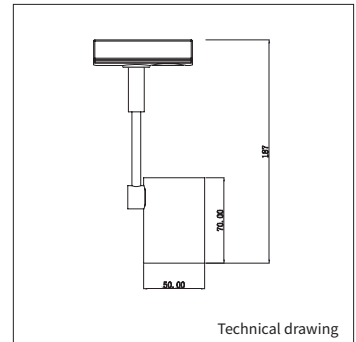

ORCUS PENDEL

Technical drawing

ART.NR.	LAMP TYPE	BRAND	LUMINOUS FLUX	OUTPUT POWER	MODULE EFFICIENCY	COLOUR TEMPERATURE	CRI	TC LIFETIME	POWER FACTOR
Δ see color									
3042.981.24.Δ	LED	SAMSUNG	700LM	8W	88LM/W	2700K	>80	25.000 Hrs	1-phase