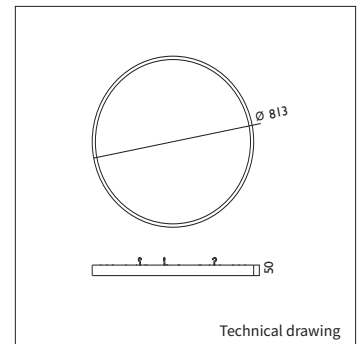

INFORMATION

WARRANTY	5 Years

Δ see colors

1.5m suspension set included

ORBIT S 80