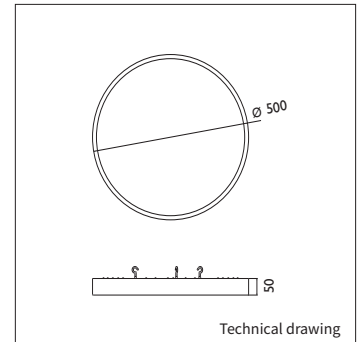

INFORMATION

WARRANTY	5 Years

Δ see colors

1.5m suspension set included

ORBIT S 50